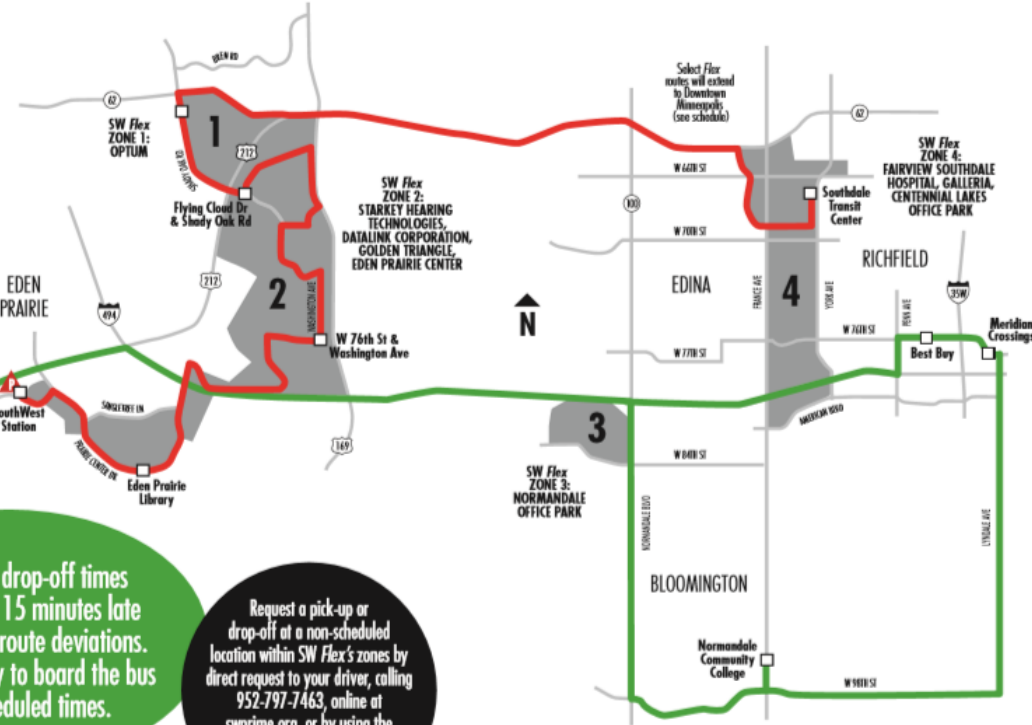

SW Flex

Flex	Serves SW Flex Zones 1-4
Downtown Flex	Serves downtown Minneapolis and SW Flex Zones 1-4
Normandale Flex	Serves East Creek Station, SouthWest Village, SouthWest Station, Best Buy HQ, and Normandale Community College
Normandale Shuttle	Serves SouthWest Station, Normandale Community College, and SW Flex Zones 1-4
Optum Shuttle	Connects with Flex at Optum Campus and serves SW Shuttle Zones A-C

Pick-up and drop-off times may be up to 15 minutes late depending on route deviations. Please be ready to board the bus at the scheduled times.

Request a pick-up or drop-off at a non-scheduled location within SW Flex's zones by direct request to your driver, calling 952-797-7463, online at swprime.org, or by using the SW Transit app. Same day requests only.

SW Flex Routes MORNING Westbound M-F, EFF 05.20.19	Gateway Ramp	Marquette & 8th	Southdale	Optum Campus (w/ 62 St.)	Flying Cloud Dr & Stoney Oak Rd	W 76th St & Washington Ave	Eden Prairie Library	SouthWest Station
	AM	AM	AM	AM	AM	AM	AM	AM
Downtown Flex	5:37	5:43	6:05	6:16	6:19	6:26	6:34	6:39
Optum Shuttle				6:16				
Downtown Flex	6:25	6:32	6:57	7:11	7:15	7:22	7:32	7:39
Optum Shuttle				7:11				

GRAY INDICATES TIMES WHEN PEAK FARES APPLY

Morning riders, tell driver your drop-off location. Afternoon riders, call 952-797-7463 by 3:30pm or 4:30pm to schedule a pick-up location to connect at Optum at 4:40pm or 5:37pm.