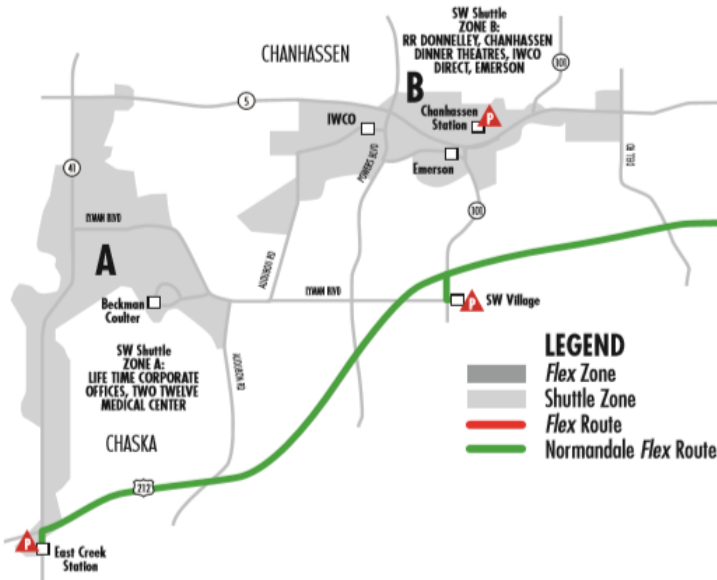

SW Flex

Flex	Serves SW Flex Zones 1-4
Downtown Flex	Serves downtown Minneapolis and SW Flex Zones 1-4
Normandale Flex	Serves East Creek Station, SouthWest Village, SouthWest Station, Best Buy HQ, and Normandale Community College
Normandale Shuttle	Serves SouthWest Station, Normandale Community College, and SW Flex Zones 1-4
Optum Shuttle	Connects with Flex at Optum Campus and serves SW Shuttle Zones A-C

Pick-up and drop-off times may be up to 15 minutes late depending on route deviations. Please be ready to board the bus at the scheduled times.

Request a pick-up or drop-off at a non-scheduled location within SW Flex's zones by direct request to your driver, calling 952-797-7463, online at swprime.org, or by using the SW Transit app. Same day requests only.

SW Flex Routes MORNING Westbound M-F, EFF 05.20.19	Gateway Ramp	Marquette & 8th	Southdale	Optum Campus (w/ 62 St.)	Flying Cloud Dr & Stoney Oak Rd	W 76th St & Washington Ave	Eden Prairie Library	SouthWest Station
	AM	AM	AM	AM	AM	AM	AM	AM
Downtown Flex	5:37	5:43	6:05	6:16	6:19	6:26	6:34	6:39
Optum Shuttle				6:16				
Downtown Flex	6:25	6:32	6:57	7:11	7:15	7:22	7:32	7:39
Optum Shuttle				7:11				

SW Flex Routes AFTERNOON Eastbound M-F, EFF 05.20.19	SouthWest Station	Eden Prairie Library	W 76th St & Washington Ave	Flying Cloud Dr & Stoney Oak Rd	Optum Campus (w/ 62 St.)	Southdale	Washington Ave & 4th Ave. (Gateway)
	PM	PM	PM	PM	PM	PM	PM
Flex	3:25	3:32	3:44	3:52	3:56	4:13	
Optum Shuttle				Request Rides by 3:30	4:40		
Downtown Flex	4:09	4:18	4:28	4:36	4:40	4:56	5:38
Optum Shuttle				Request Rides by 3:30	5:37		
Downtown Flex	5:06	5:16	5:25	5:33	5:37	5:54	6:31