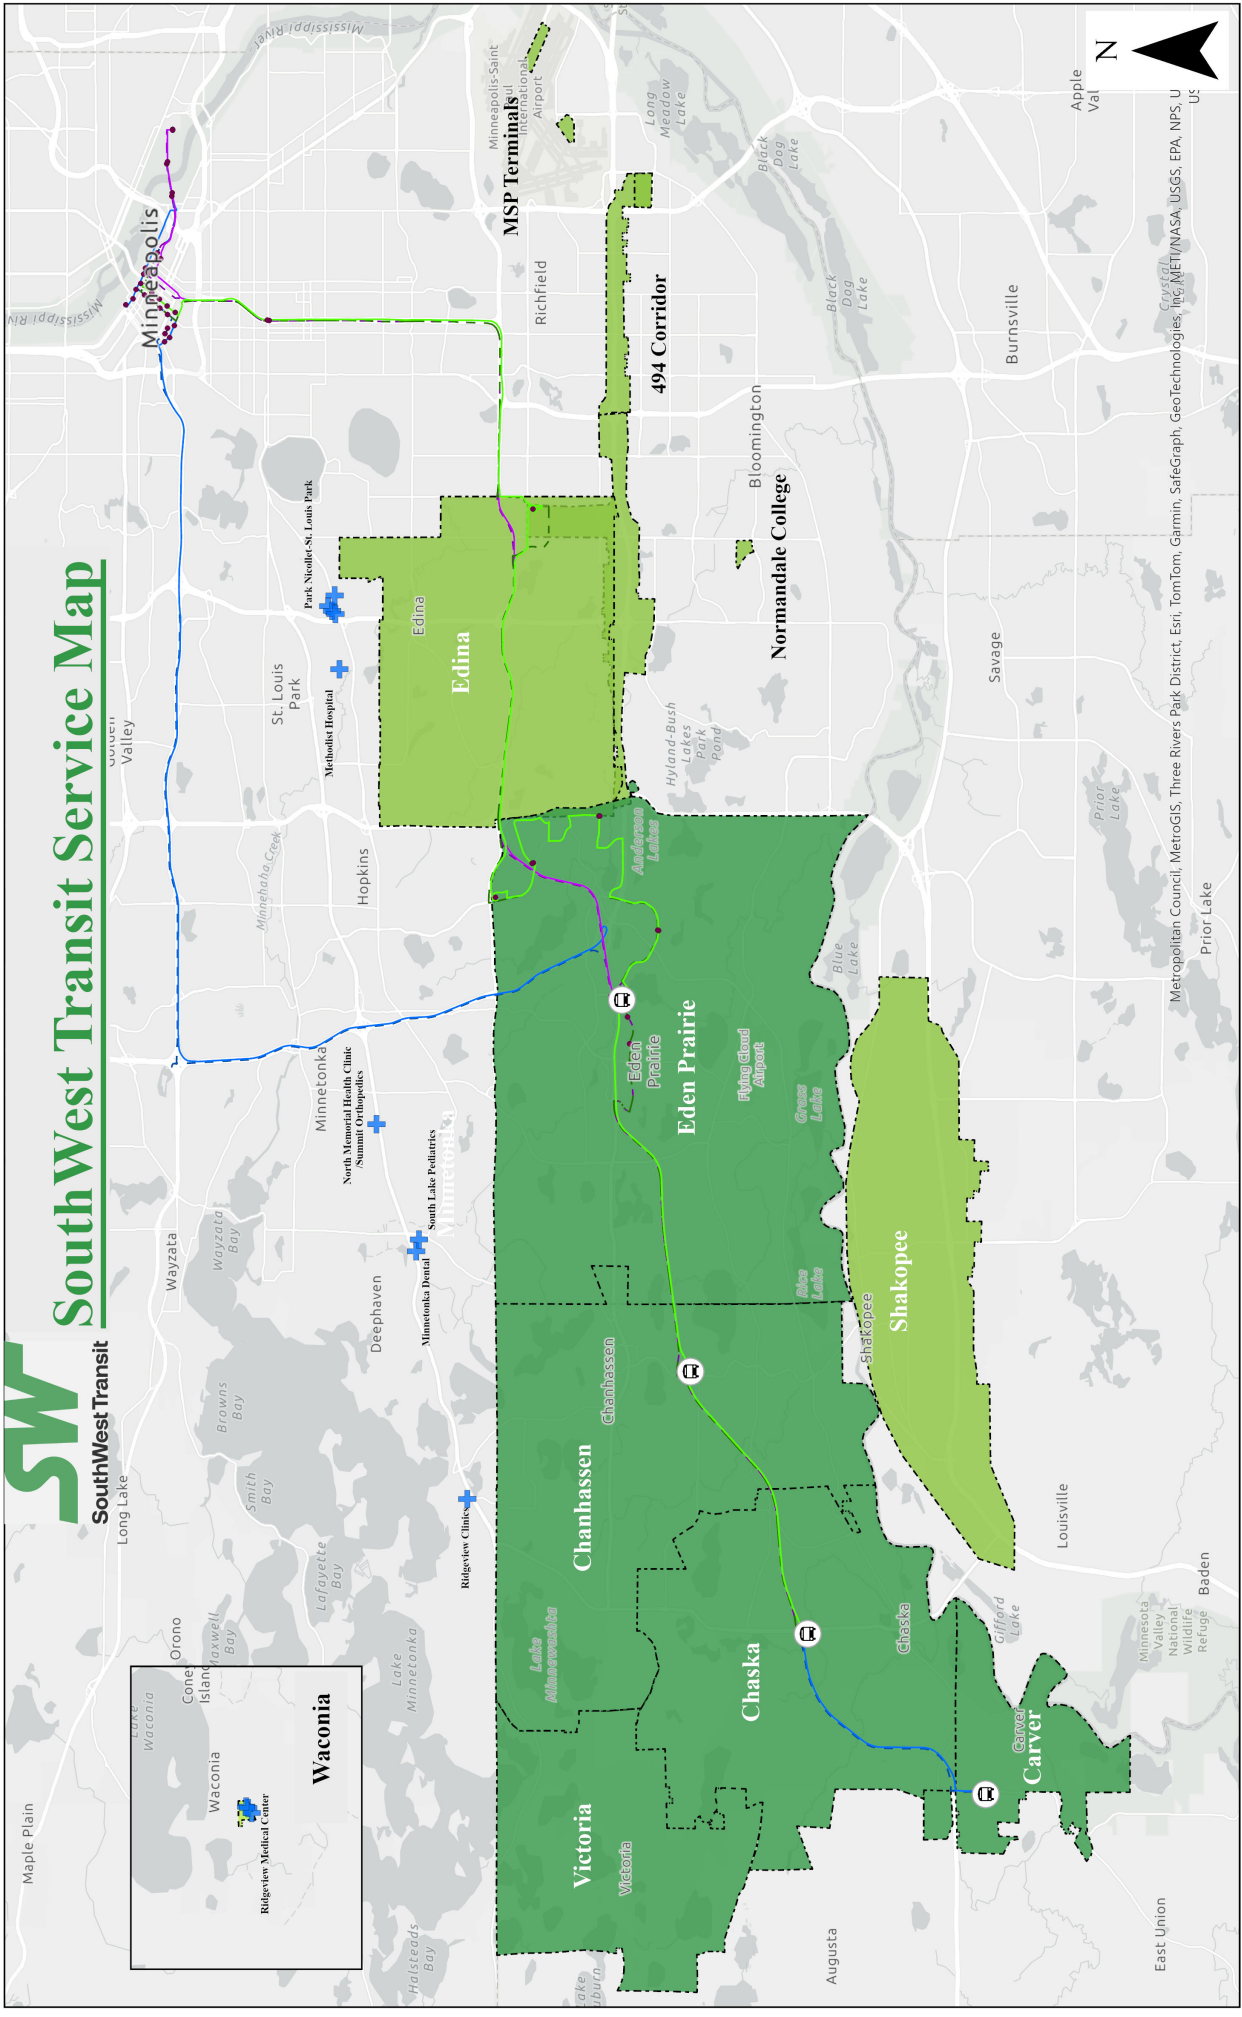

SW SouthWest Transit Service Map

Legend

- Ⓜ SW T P&Rs
- Bus Stops
- 600 WB
- 600 EB
- 695 WB
- 695 EB
- 698 WB
- 698 EB
- SW Prime Primary Service Area
- SW Prime *To/from Primary Service Areas Only
- SW Prime *To/from Primary Service Areas from/to Medical Facilities

Scale

0 0.5 1 2 3 4 Miles

North Arrow