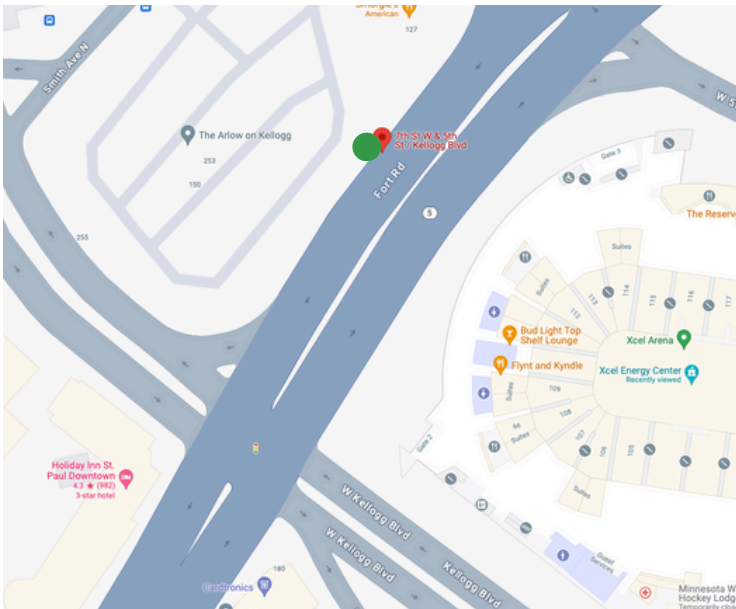

TARGET FIELD & TARGET CENTER

Under Ramp A Skyway
along the 394 HOV
(EZ- Pass) lane

US BANK STADIUM

Washington Ave and S 3rd St
Under the Gateway Parking Ramp

XCEL ENERGY CENTER

7th St W & 5th St / Kellogg Blvd
Across the street from Xcel Energy
Center

HUNTINGTON BANK STADIUM

South of the Intersection of 25th Ave
SE and 6th St SE
(Located on the east side of 25th)

Customer Service Hours
M-F 6:00 AM - 6:00 PM

952-949-2BUS(2287)
customerservice@swtransit.org