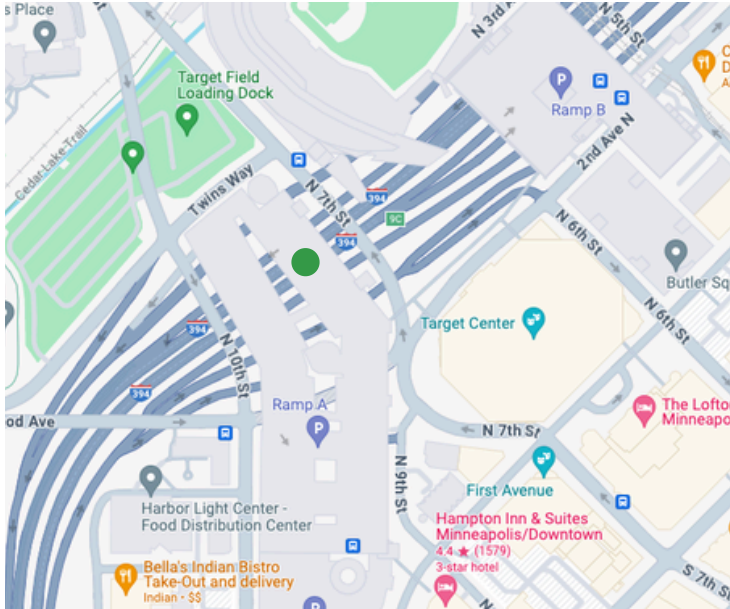

TARGET FIELD & TARGET CENTER

Under Ramp A Skyway
along the 394 HOV
(EZ- Pass) lane

US BANK STADIUM

Washington Ave and S 3rd St
Under the Gateway Parking Ramp

XCEL ENERGY CENTER

7th St W & 5th St / Kellogg Blvd
Across the street from Xcel Energy
Center

HUNTINGTON BANK STADIUM

South of the Intersection of 25th Ave
SE and 6th St SE
(Located on the east side of 25th)

Customer Service Hours
M-F 6:00 AM - 6:00 PM

952-949-2BUS(2287)
customerservice@swtransit.org