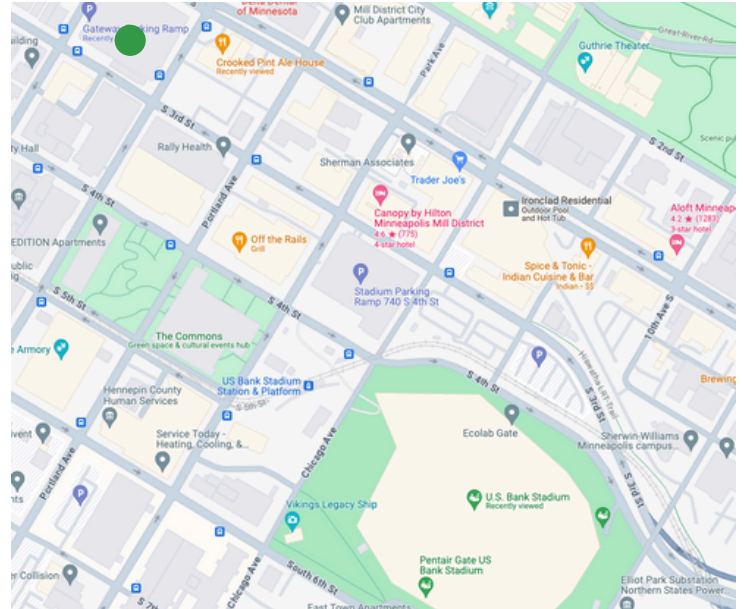

TARGET FIELD & TARGET CENTER

Under Ramp A Skyway
along the 394 HOV
(EZ- Pass) lane

US BANK STADIUM

Washington Ave and S 3rd St
Under the Gateway Parking Ramp

XCEL ENERGY CENTER

7th St W & 5th St / Kellogg Blvd
Across the street from Xcel Energy
Center

HUNTINGTON BANK STADIUM

South of the Intersection of 25th Ave
SE and 6th St SE
(Located on the east side of 25th)

Customer Service Hours
M-F 6:00 AM - 6:00 PM

952-949-2BUS(2287)
customerservice@swtransit.org