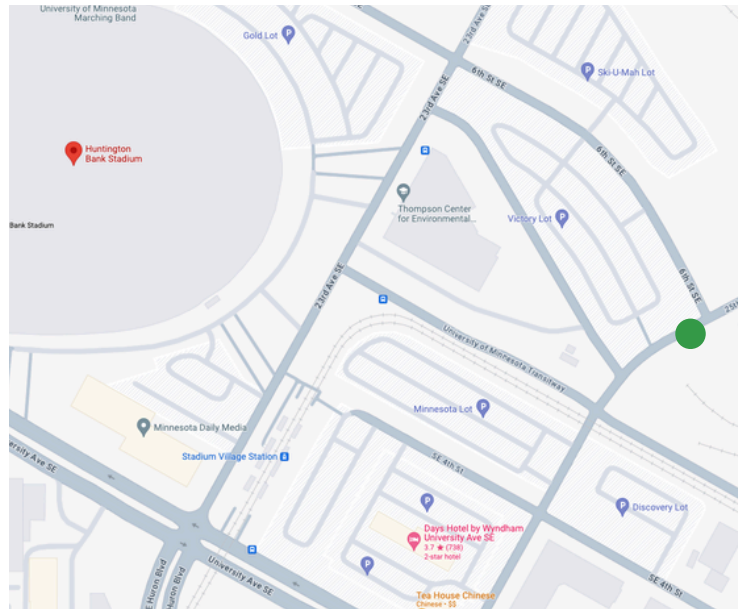

TARGET FIELD & TARGET CENTER

Under Ramp A Skyway
along the 394 HOV
(EZ- Pass) lane

US BANK STADIUM

Washington Ave and S 3rd St
Under the Gateway Parking Ramp

XCEL ENERGY CENTER

7th St W & 5th St / Kellogg Blvd
Across the street from Xcel Energy
Center

HUNTINGTON BANK STADIUM

South of the Intersection of 25th Ave
SE and 6th St SE
(Located on the east side of 25th)

Customer Service Hours
M-F 6:00 AM - 6:00 PM

952-949-2BUS(2287)
customerservice@swtransit.org